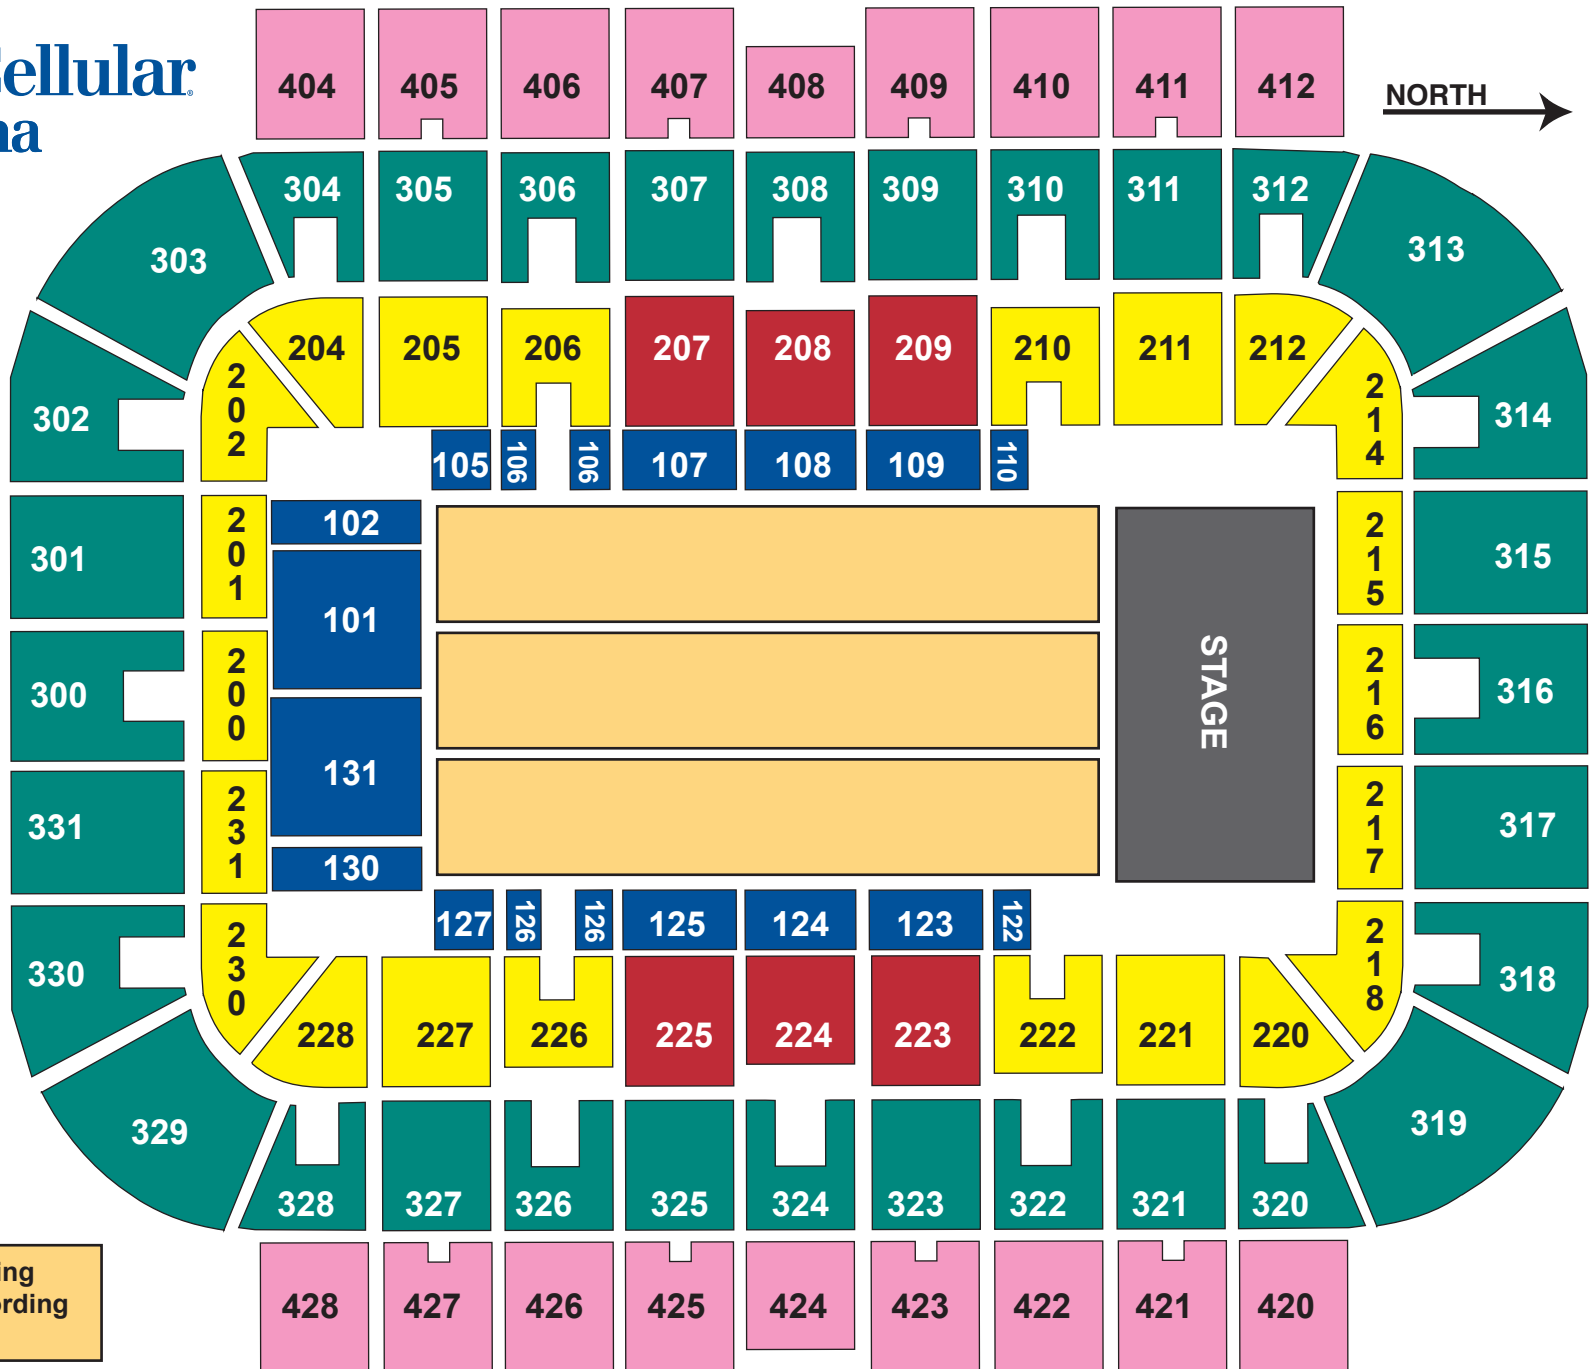

END CONCERT WITH 360° SIGHTLINES: 11,466 CAPACITY

*Floor seating varies according to show